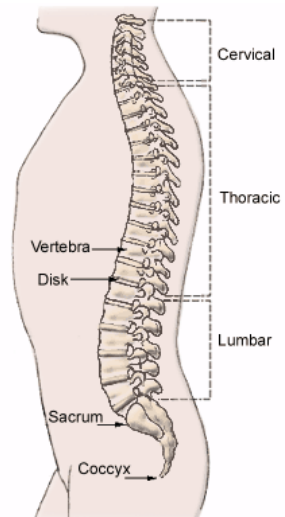

# BACK CARE OFFICE SEATING

*Supporting Your Back Properly*

*Flame*

A stylish and innovative program of work chairs designed to provide the ultimate level of comfort and support when sitting at a workstation. Choose from two back heights and many upholstery and support options, to enable the chair to be tailored to fulfil the specific requirements of the user. A matching visitors chair is also available. Flame offers superb ergonomic flexibility combined with very high quality and comfort.

£286.00 + VAT (£336.05 inc VAT)

Includes Adjustable Arms

Shown in dual colour option add £20.00 net

Chrome Base Option add £36.00 net

*Large Selection of Fabric choices with this range.  
Please allow 21 days for delivery*